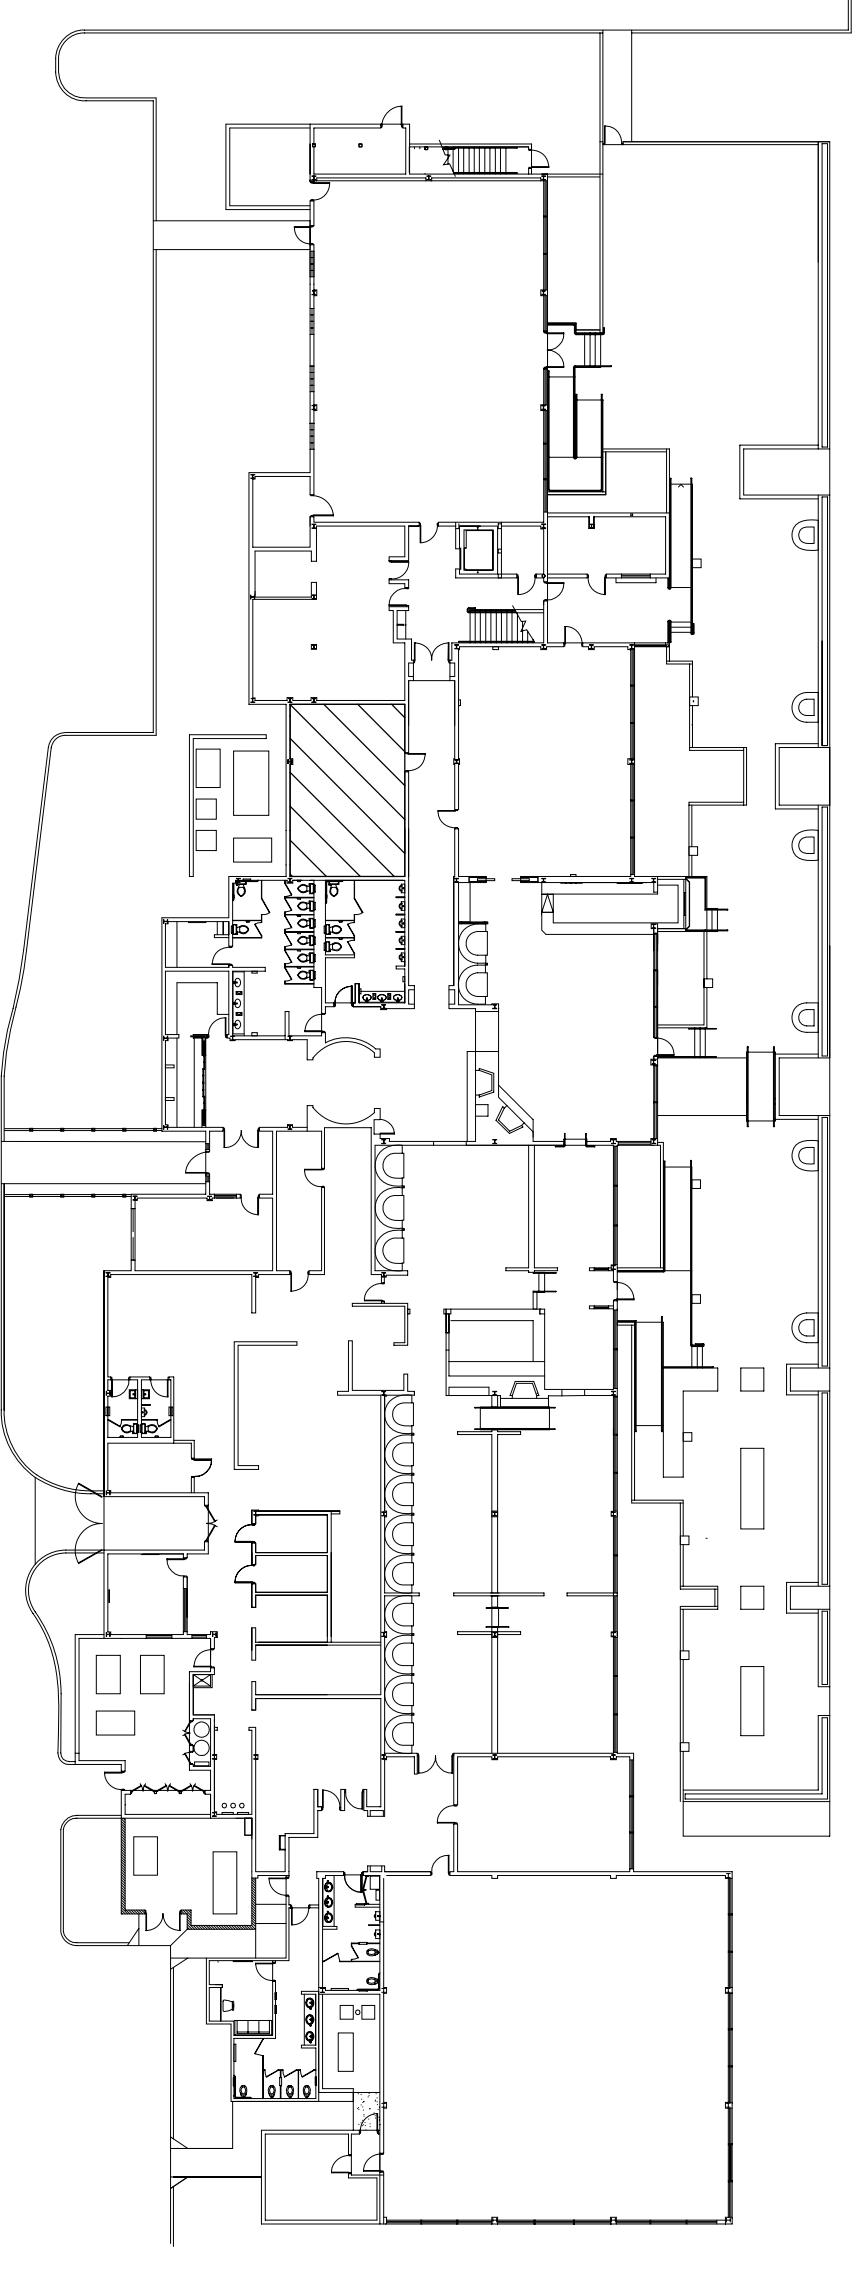

**WINSTON CHURCHILL ROOM**  
100TH BOMB GROUP RESTAURANT

KEY MAP